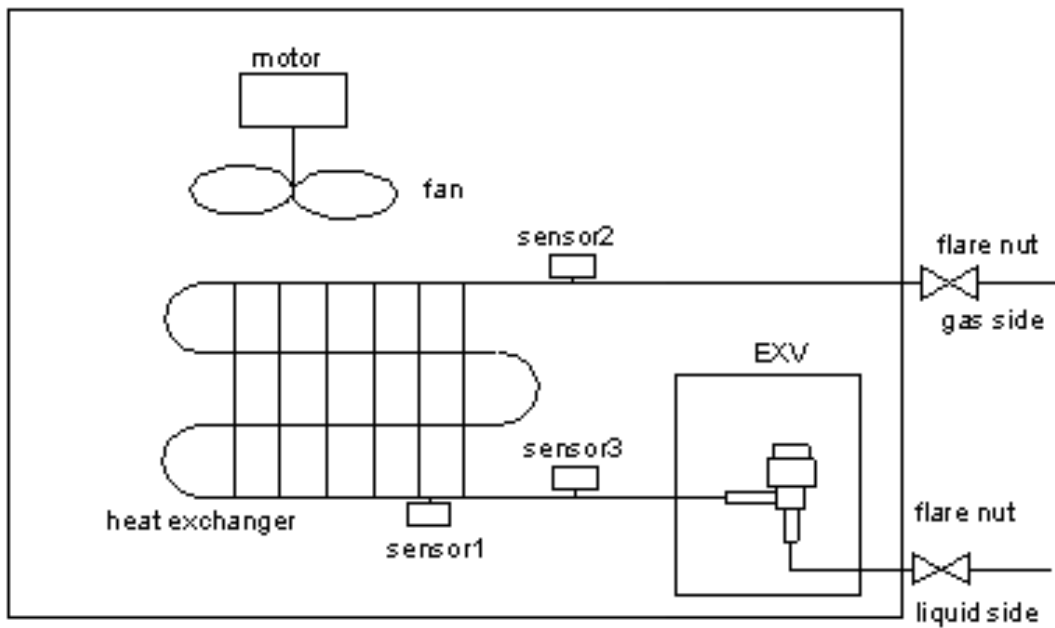

4.4 Piping diagrams

YDFC36C15A YDFC45C15A YDFC56C15A YDFC71C15A YDFC80C15A YDFC90C15A
YDFC112C15A YDFC140C15A