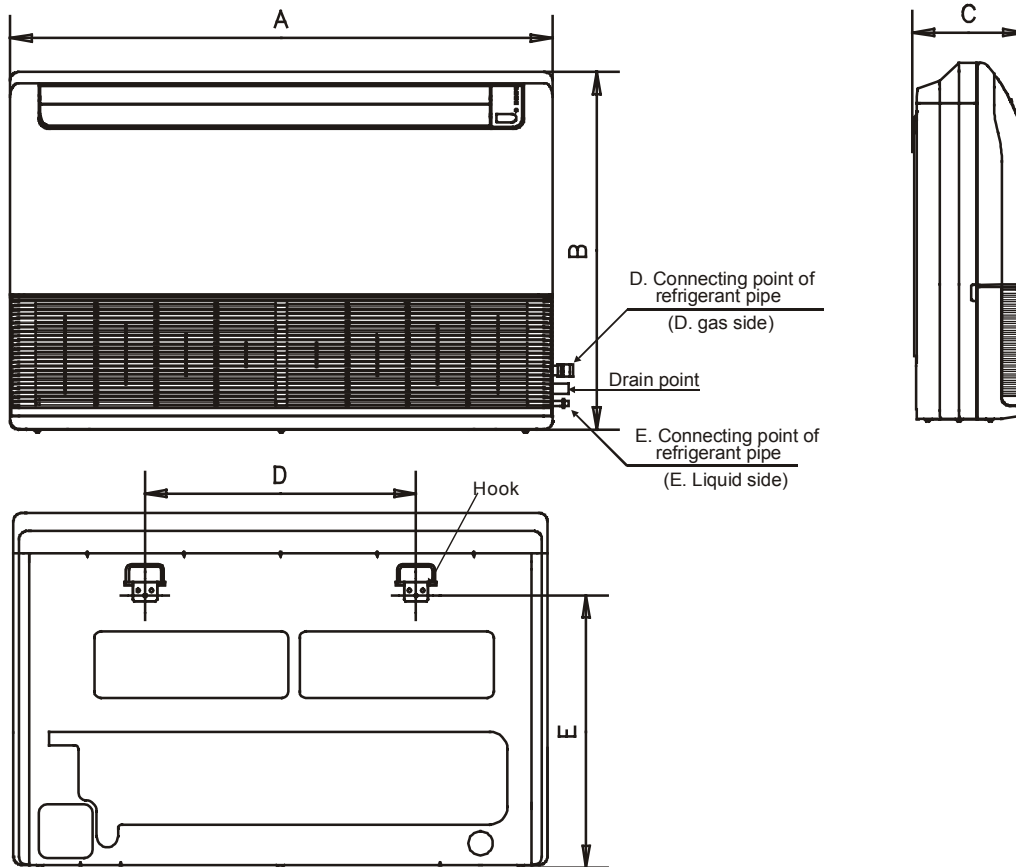

4.3 Dimension

YDFC36C15A YDFC45C15A YDFC56C15A YDFC71C15A
 YDFC80C15A YDFC90C15A YDFC112C15A YDFC140C15A

Wall mounting installation

Ceiling installation

Unit:mm

Capacity (KW)	A	B	C	D	E	F	G
3.6~7.1	990	660	206	505	506	907	200
8.0~9.0	1280	660	206	795	506	1195	200
11.2~14.0	1670	680	244	1070	450	1542	200