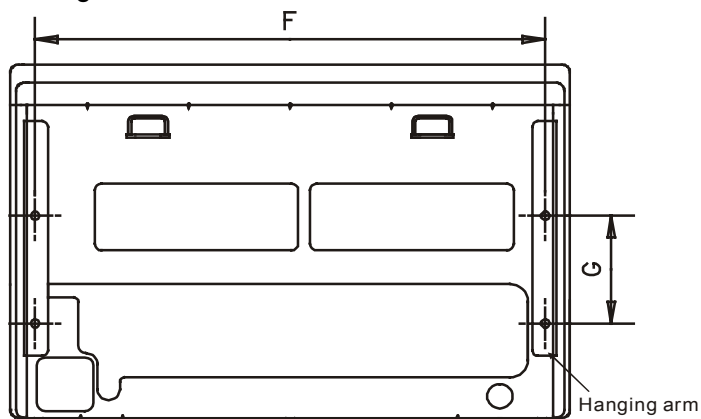

4.3 Dimension

YDFC36C15A YDFC45C15A YDFC56C15A YDFC71C15A
 YDFC80C15A YDFC90C15A YDFC112C15A YDFC140C15A

Wall mounting installation

Ceiling installation

Unit:mm

Capacity (KW)	A	B	C	D	E	F	G
3.6~7.1	990	660	206	505	506	907	200
8.0~9.0	1280	660	206	795	506	1195	200
11.2~14.0	1670	680	244	1070	450	1542	200